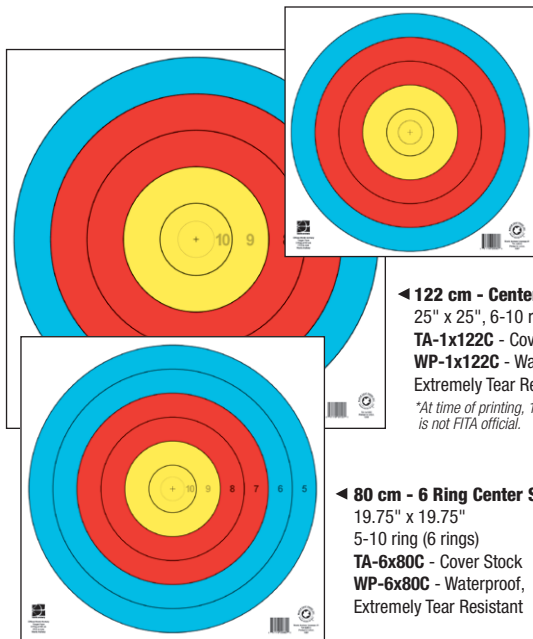

Maple Leaf Press World Archery/FITA Official Targets

world archery

FITA is now World Archery

Maple Leaf Press offers a complete line of 4 Color, 10-Ring FITA Official Indoor, Outdoor and 2 Color WA Field Targets. Each has the WA logo, is marked "Official WA Face" and produced by "WA Face Licensee #1." WA requires that all sanctioned competition use targets produced by WA licensed manufacturers, and Maple Leaf Press is the only licensed United States manufacturer of targets. Maple Leaf Press has been chosen for the Olympics, USA Archery National Target Championships, many USA Archery target trial game competitions, Canadian Championships, Pan Am Games, Junior World Championships, Australian and New Zealand Championships and many foreign tournaments. We are proud to be the first WA/FITA licensee as well as our continuing relationship with both WA and USA Archery.

◀ **80 cm - 5 Ring Center Spot**
16.5" x 16.5", 6-10 ring (5 rings)
TA-1x80C - Cover Stock
WP-1x80C - Waterproof,
Extremely Tear Resistant

▶ **122 cm - Center Spot***
25" x 25", 6-10 ring (5 rings)
TA-1x122C - Cover Stock
WP-1x122C - Waterproof,
Extremely Tear Resistant

*At time of printing, 122cm center spot is not FITA official.

▶ **80 cm - 6 Ring Center Spot**
19.75" x 19.75"
5-10 ring (6 rings)
TA-6x80C - Cover Stock
WP-6x80C - Waterproof,
Extremely Tear Resistant

▶ **80 cm Targets** 34" x 34",
80 cm diameter outside ring
TA-80 - Cover Stock
WP-80 - Waterproof,
Extremely Tear Resistant

▶ **122 cm Targets** 50" x 50",
122 cm diameter outside ring
TA-122 - Cover Stock
WP-122 - Waterproof,
Extremely Tear Resistant