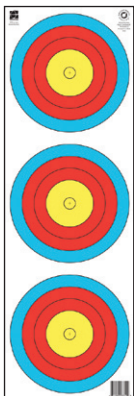

▶ **40 cm - Compound**
8.5" x 26"
TA-3x40V-C - Cover Stock

▶ **40 cm - Recurve**
8.5" x 26"
TA-3x40V-R - Cover Stock