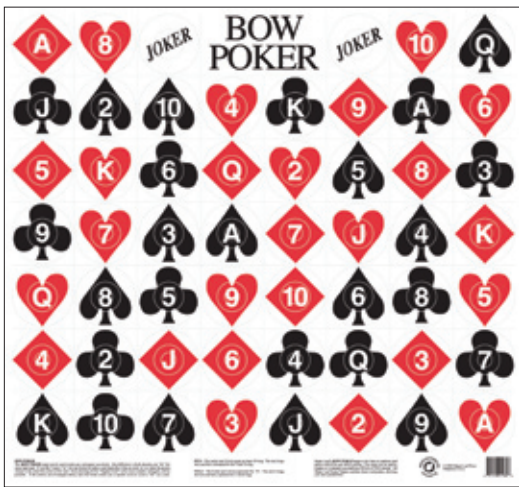

Reduced Target Faces

Now you can enjoy shooting a realistic looking target in a shorter distance. Our NEW line of Reduced Faces simulate the look of 20 yards/meters in half the space. We have reduced the World Archery/FITA one and three spot and the NFAA one and five spot to 50%, making the targets look similar at 10 yards/meters to your normal view. The Reduced faces measure 8.5" x 8.5" with the Reduced 4-Color Faces available in 2 stocks, the NFAA Reduced target is available only in the cover stock.

◀ RTA-40 - Cover Stock
RWP-40 - Waterproof,
Extremely Tear Resistant

◀ RTA-3x40W - Cover Stock
RWP-3x40W - Waterproof,
Extremely Tear Resistant

◀ RNFI-1T - Cover Stock

◀ RNFI-2T - Cover Stock

Game/Novelty Targets

Maple Leaf Game/Novelty Targets combine the game target and FITA/NFAA scoring. Use these targets as a change of pace or to sharpen your skills.

◀ **Card Game**
27" x 25"
You can play any card game from highest card to the most complex game on this target. Bow Poker features 52 cards and 2 jokers, all with FITA/NFAA scoring circles.
Bow Poker - Card Stock

▼ **RA Line of B&W Animal Targets**
These targets combine an animal target and FITA/NFAA scoring. The inner 10 (X) is placed at the center of the vital area. These Animal Targets have skin lines with NFAA/FITA rings. FITA scoring is shown vertically and NFAA scoring horizontally. Five Single-Spot Animal Targets and one 5-Spot Animal Target are available. Targets measure 17" x 17" and are printed on Card Stock.